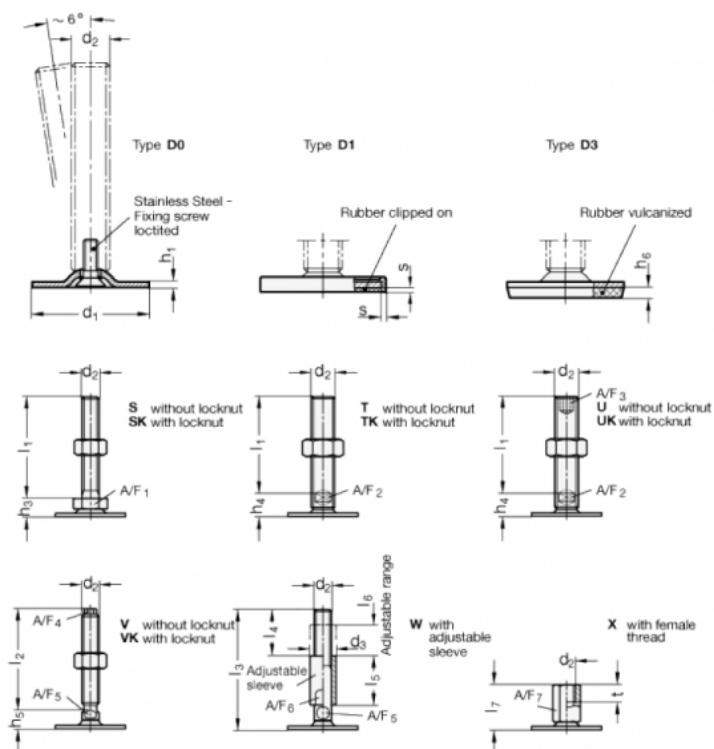

Article number: 204180M24125D1U

Description: E+G levelling foot  
GN 41-80-M24-125-D1-U

Note: U Without nut, Hexagon socket at the top, Wrench flat at the bottom

## Measures

A/F2 = 19

s = 2

A/F3 = 12

d1 = 80

d2 = M24

h1 = 3

h4 = 21

h6 =

l1 = 125